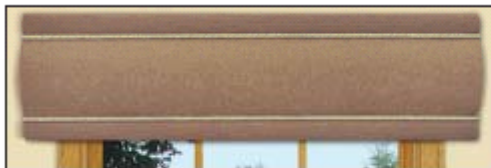

**Cornice**- a shallow box-like structure covered in fabric, mounted above window for decoration.

- Extruded polymer frame is strong, but light-weight for easy installation
- Completely flame-retardant (unlike traditional wood cornices)
- Perfect for mounting outside the window frame, projecting 3.5" from wall
- Custom-made to fit, fully assembled and ready to hang
- Two fabrics per cornice for designer appeal
- Orders of 9 or less ship in 7 working days!

### Hillside Retreat

**Size Group**  
(cornice inside width)

38" – 48" W
49" – 60" W
61" – 72" W
73" – 84" W
85" – 96" W

**Item No.**

HR38T48
HR49T60
HR61T72
HR73T84
HR85T96